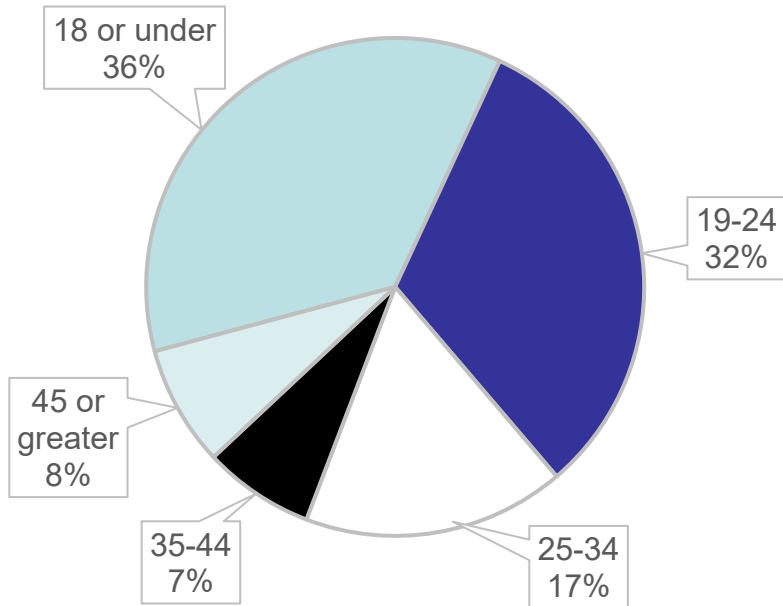

## GCSC RECOGNIZED AS "MILITARY FRIENDLY SCHOOL"

Military Friendly® is the standard that measures an organization's commitment, effort and success in creating sustainable and meaningful benefit for the military community.

# Student Demographics

22-23 Academic Year Enrollment Survey  
6,550 Students Enrolled at GCSC

## Age Group

**19:1** Student to Professor Ratio