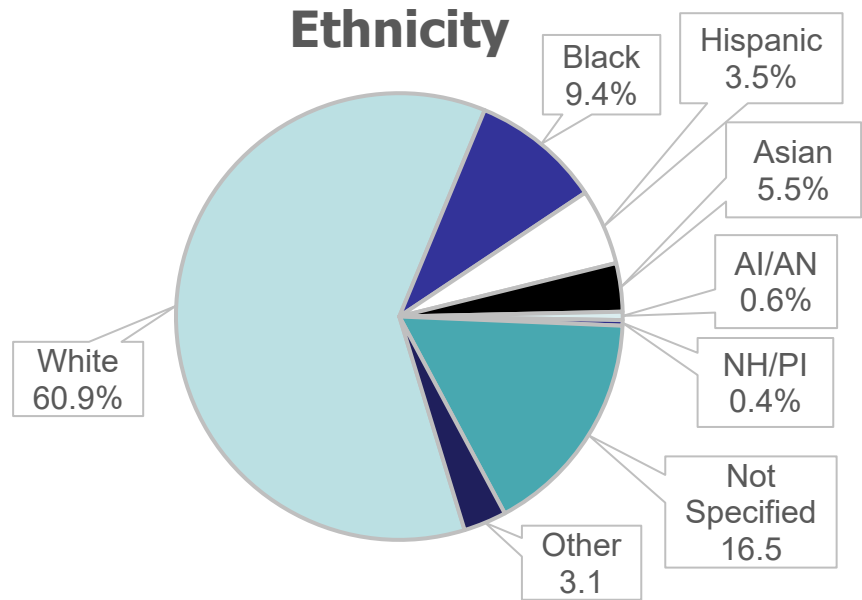

Student Demographics

22-23 Academic Year Enrollment Survey
6,550 Students Enrolled at GCSC